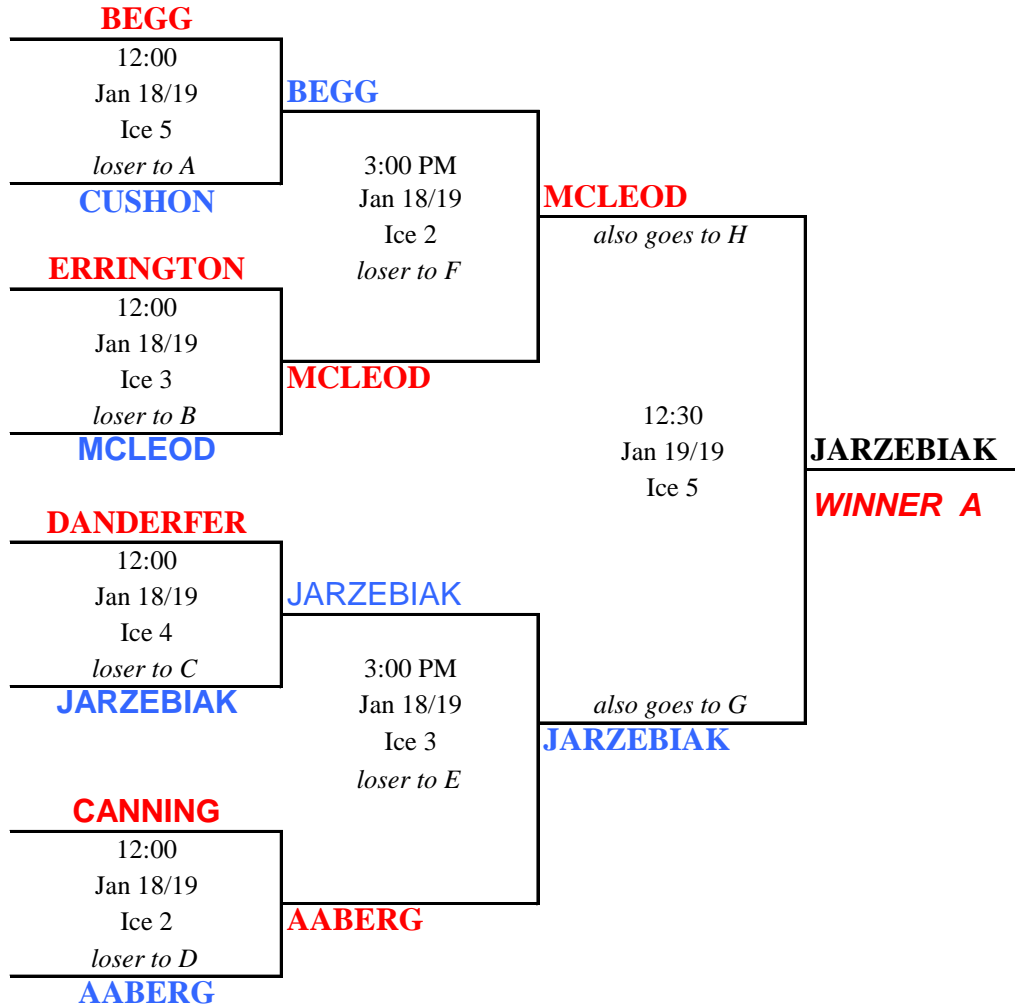

ZONE 1 PCMCA PLAYDOWNS 60+ (A EVENT)

ZONE 1 PCMCA PLAYDOWNS 60+ (B EVENT)

CUSHON

3:00pm
Jan 18/19
Ice 4
loser exits

ERRINGTON

CUSHON

12:30
Jan 19.19
Ice 2
loser exits

AABERG

JARZEBIAK

4:00pm
Jan 19.19
Ice 5
loser exits

AABERG

AABERG

AABERG

WINNER B

9:00 AM
Jan 20/19
Ice 4
loser exits B

NOTE: If B Winner is
different than A Winner
then Draw 6 is necessary
at 12:30 pm.

AABERG

WINNER

DANDERFER

3:00pm
Jan 18/19
Ice 5
loser exits

CANNING

CANNING

12:30
Jan 19.19
Ice 3
loser exits

BEGG