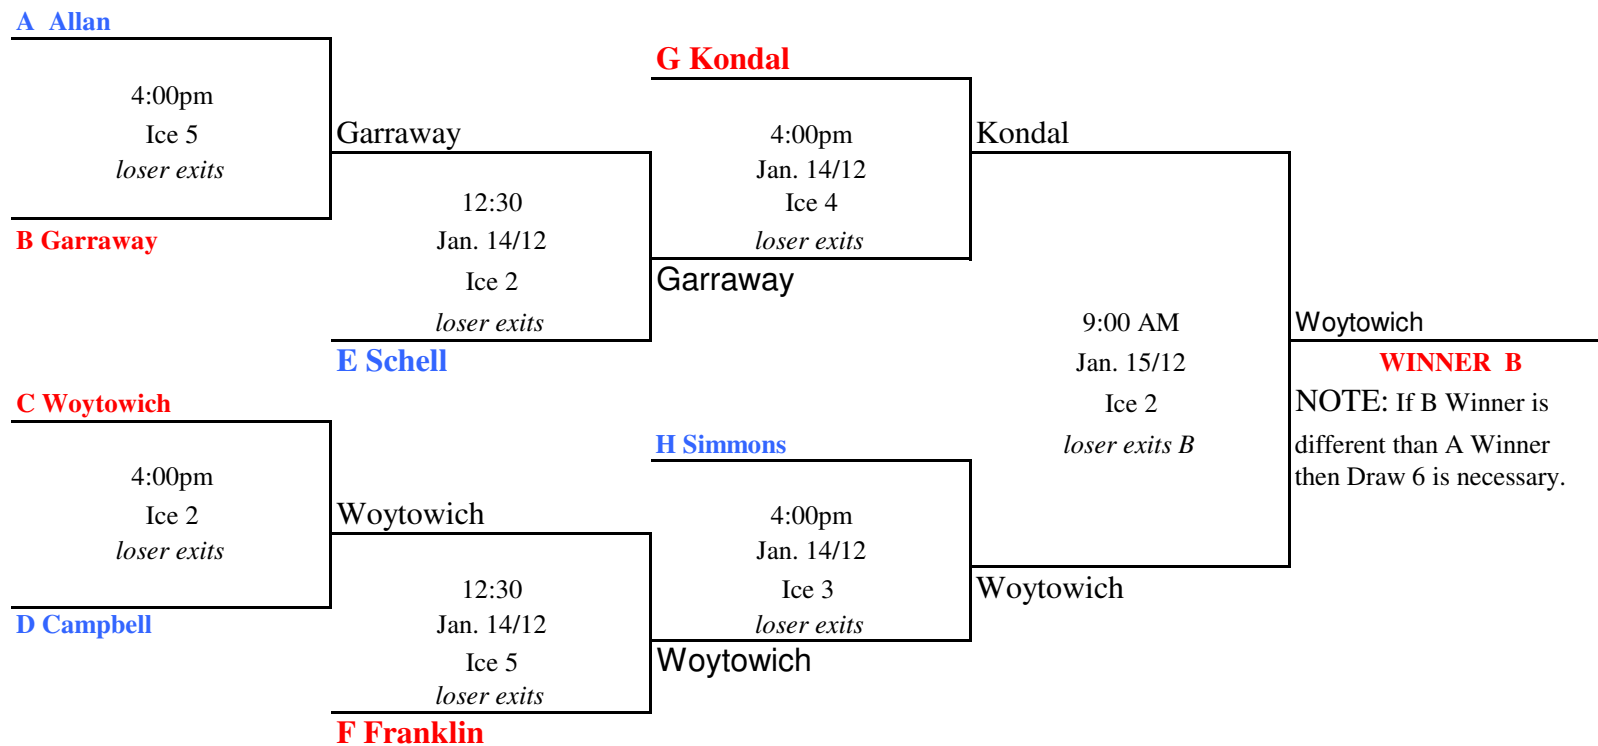

ZONE 1 PCMCA PLAYDOWNS 60+ (A EVENT)

ZONE 1 PCMCA PLAYDOWNS 60+ (B EVENT)

KONDAL
1:00Pm
15-Jan-12
Ice TBA
Draw 6
WOYTOWICH

KONDAL

ZONE 1 PCMCA PLAYDOWNS 70+

MERRIAM