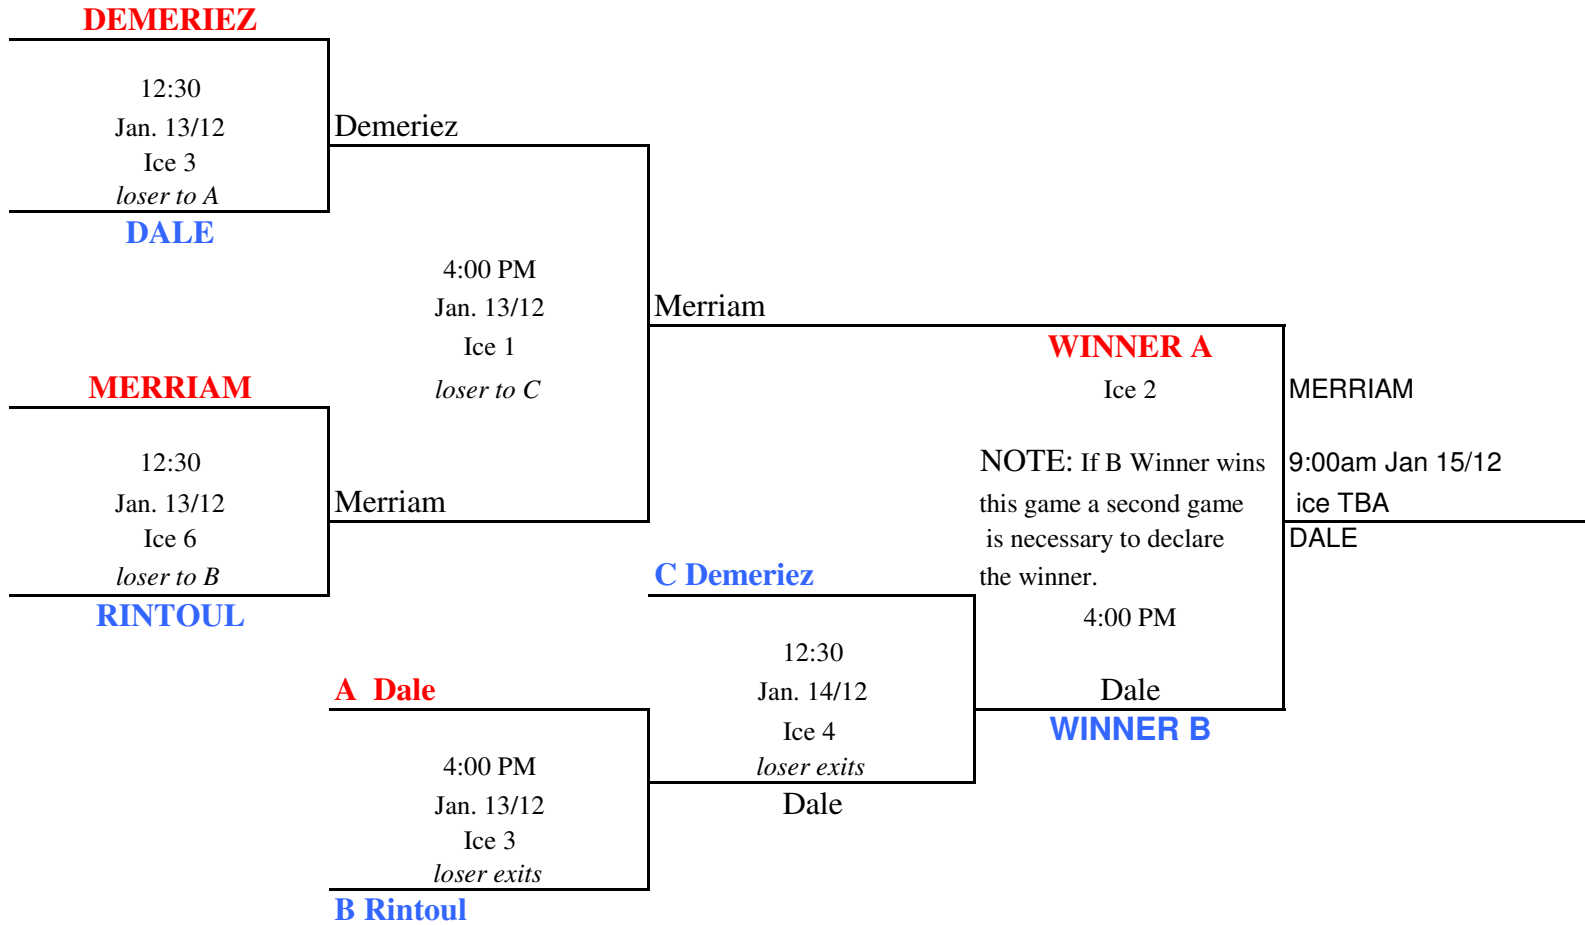

ZONE 1 PCMCA PLAYDOWNS 60+ (A EVENT)

ZONE 1 PCMCA PLAYDOWNS 60+ (B EVENT)

KONDAL
1:00Pm
15-Jan-12
Ice TBA
Draw 6
WOYTOWICH

KONDAL

ZONE 1 PCMCA PLAYDOWNS 70+

MERRIAM