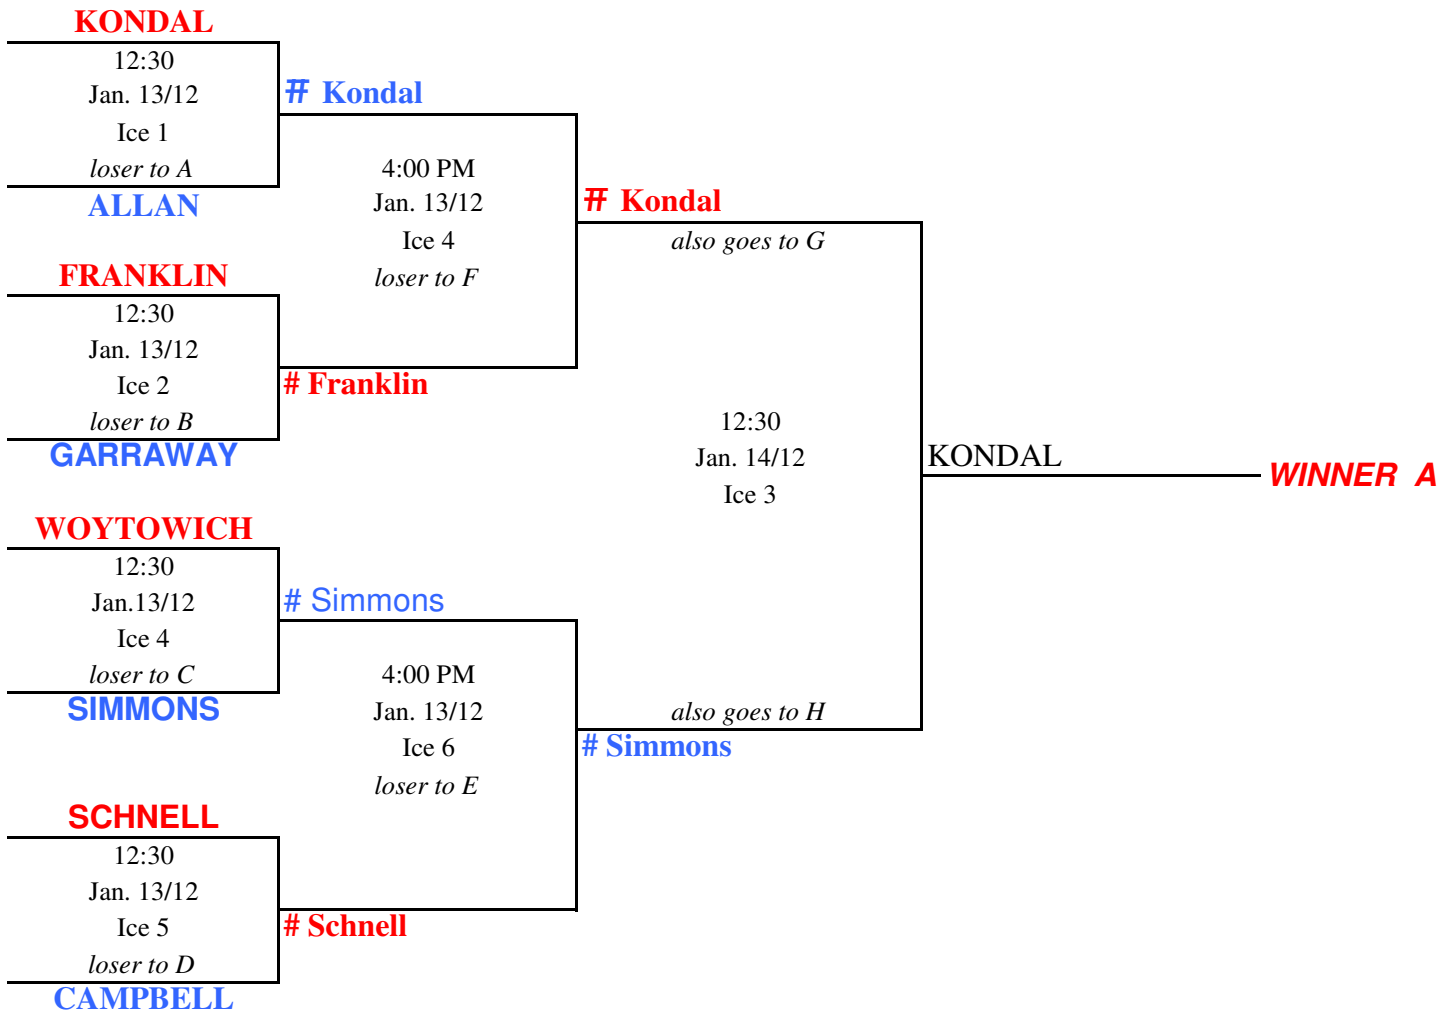

ZONE 1 PCMCA PLAYDOWNS 60+ (A EVENT)

ZONE 1 PCMCA PLAYDOWNS 60+ (B EVENT)

KONDAL
1:00Pm
15-Jan-12
Ice TBA
Draw 6
WOYTOWICH

KONDAL

ZONE 1 PCMCA PLAYDOWNS 70+

MERRIAM